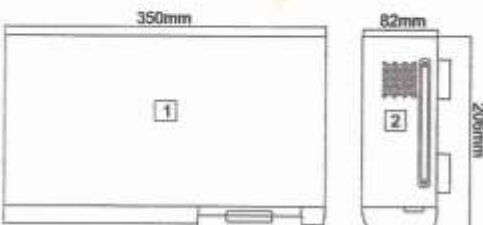

EMS Software (64 Ch)

OPTIONAL ACCESSORY

- CMS Software
- EMS Software
- Power Supply

DIMENSIONS

1 TOP 2 SIDE 3 FRONT

SPECIFICATIONS

Model	AU-S1004	AU-S1008	AU-S1016
Description	Economy DVR		
Channel	4 Ch	8 Ch	16 Ch
Multi Task	Triplex		
Operating System	EMBEDDED LINUX		
Video Input - Loopout	4/4	8/8	16/16
Video Output	1 composit, 1 S-Video, 1 VGA, 1 Spot		
Audio Input-Output	4/8/16-1(Dual Out)		
Alarm Input-Output(Relay)	4/8/16-4		
Video Compression	MPEG4		
Average file size	4KBytes		
Live Display Resolution	720x576		
Recording Speed PAL	25fps (720x576) /100fps (360x288)		
Motion Detection Area	4'4 Grid (SET)/28x24 (CMS)		
Internal HDD & Capacity	Upto 3 Internal HDDs		
External Recording Devices	Disk Raid, HDD, CD-RW, DVD-RW, Flash Memory Stick		
Communication Port	RS-232C, RS-422, Ethernet (10/100 Base-T), USB2.0		
Network Line	LAN, WAN, Internet, PSTN		
Alarm Notification	E-mail:Alarm, Video Loss, Power Loss, HDD Failure		
IR Remote & Keypad Controller	Upto 99		
Dimension/Weight	430(W) x 450(D) x 100(H) / 8.7 Kg		
Power Input	Universal Voltage		